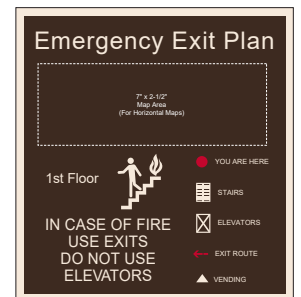

Stairwell Signage

STR0909 RRI
1-2 Line Room ID
8-1/2" x 9"

Directional Signage

DIR0904 RRI
1 Line Directional
8-1/2" x 4"

DIR0909 RRI
3 Line Directional
8-1/2" x 9"

DIR0909 RRI
2 Line Directional
8-1/2" x 9"

DIR0909 RRI
4 Line Directional
8-1/2" x 9"

Fire Evacuation Signage

FEP0909 RRI
Corridor Fire Evacuation Plan
8-1/2" x 9"

STR0808 RRI
In Case Of Fire Use Stairs
7-1/2" x 7-1/2"

Informational Signage

INFOX0X RRI
Custom Copy
Informational
X" x X" Custom Size