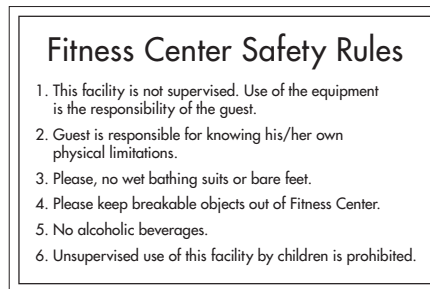

FITNESS CENTER SIGNAGE

FIT2416 QUA
Fitness Center Rules
23-3/4" x 15-3/4"